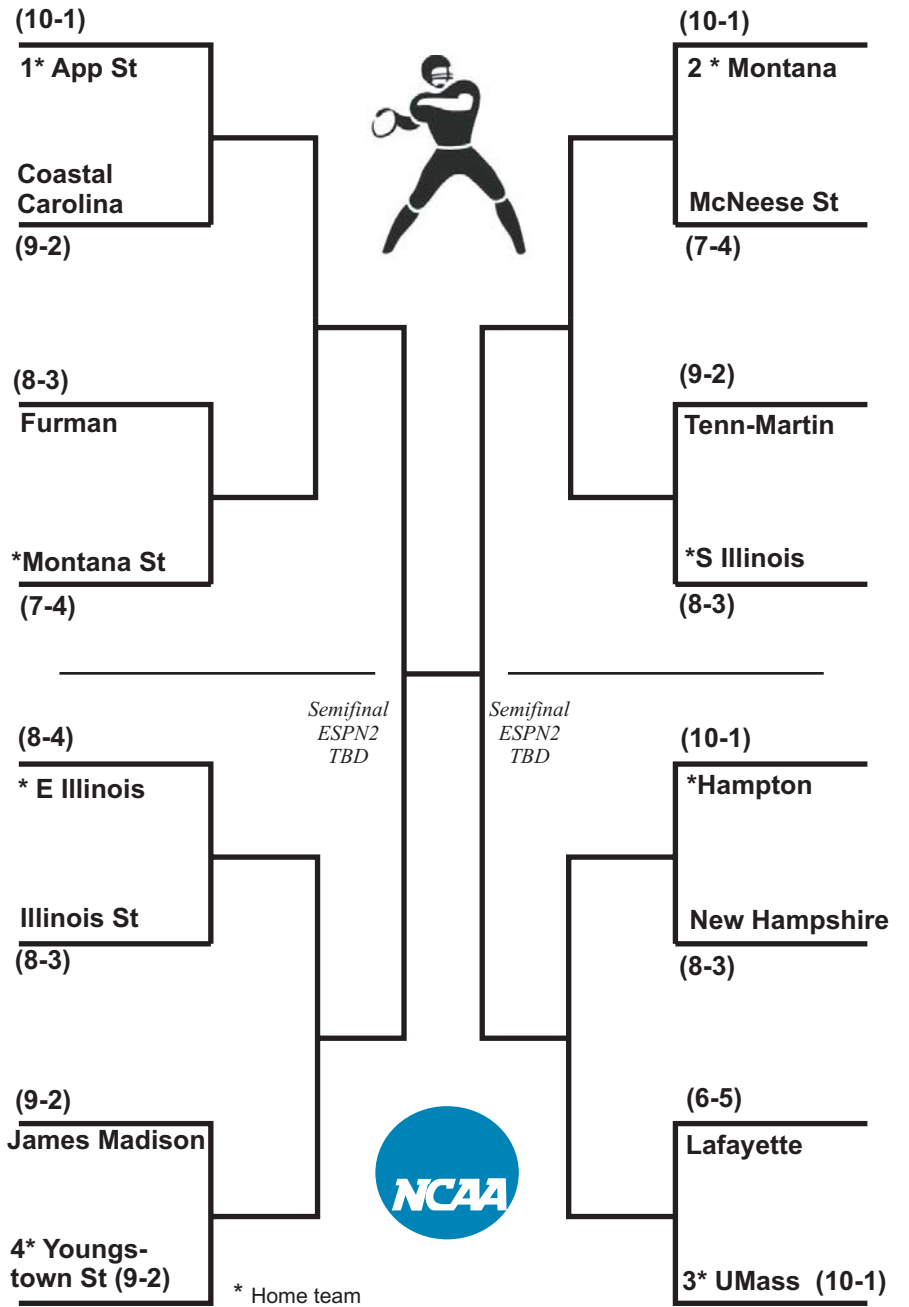

3. Massachusetts

Sep 2 W vs. Colgate, 28-7
Sep 9 L at Navy, 20-21
Sep 16 W at Villanova, 31-21
Sep 23 W vs. Stony Brook, 48-7
Oct 7 W vs. William & Mary, 48-7
Oct 14 W at Towson, 35-0
Oct 21 W vs. Rhode Island, 41-16
Oct 28 W at Northeastern, 7-0
Nov 4 W at New Hampshire, 28-20
Nov 11 W vs. Maine, 10-9
Nov 18 W vs. Hofstra, 22-16

Lafayette

Sep 2 W at Sacred Heart, 25-14
Sep 9 W at Bucknell, 31-0
Sep 16 L vs. Penn, 11-21
Sep 23 L at Princeton, 14-26
Sep 30 L vs. Yale, 34-37
Oct 14 L at Harvard, 7-24
Oct 21 L vs. Holy Cross, 28-38
Oct 28 W at Colgate, 27-10
Nov 4 W at Fordham, 31-24
Nov 11 W vs. Georgetown, 45-14
Nov 18 W vs. Lehigh, 49-27

New Hampshire

Sep 9 W at Northwestern, 34-17
Sep 16 W vs. Stony Brook, 62-7
Sep 23 W at Dartmouth, 56-14
Sep 30 W at Delaware, 52-49
Oct 7 W vs. Richmond, 27-17
Oct 14 L vs. James Madison, 23-42
Oct 21 L at Northeastern, 35-36 OT
Oct 28 W vs. Hofstra, 10-6
Nov 4 L vs. Massachusetts, 20-28
Nov 11 W at Rhode Island, 63-21
Nov 18 at Maine, 19-13 OT

Hampton

Sep 2 W at Grambling St, 27-26 OT
Sep 7 W vs. Urbana, 46-7
Sep 16 W vs. NC A&T, 48-14
Sep 23 W vs. Morgan State, 26-7
Sep 30 W at Delaware State, 29-14
Oct 7 W vs. Central State, 42-12
Oct 14 W vs. Norfolk State, 42-13
Oct 21 L at SC State, 6-13
Oct 28 W vs. Winston-Salem, 13-3
Nov 2 W vs. Bethune-Cookman, 34-17
Nov 11 W at Florida A&M, 59-7

Designed by Tom Barnett

* Home team