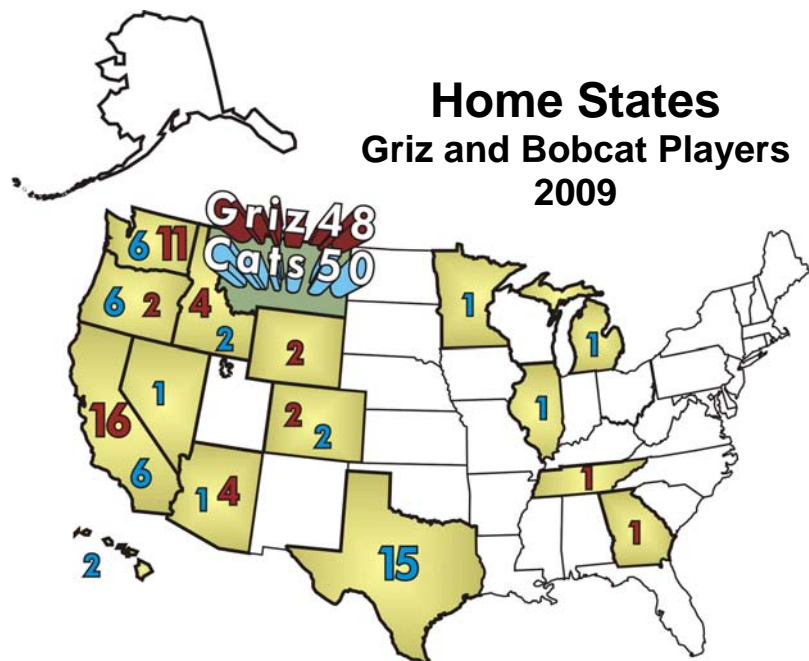

Griz: Canada 1 (BC)

The University of
Montana

- Sep 5 W vs. Western St, 38-0
- 12 W at UC Davis, 17-10
- 19 W vs. Portland St, 49-17
- 26 W at NAU, 41-34 OT
- Oct 10 W vs. Cal Poly, 35-23
- 17 W vs. E Wash, 41-34
- 24 W at Sac St, 45-30
- 31 W vs. Weber St, 31-10
- Nov 7 W at Idaho St, 12-10
- 14 W vs. N Colorado, 38-10
- 21 at Montana St

- Sep 5 L at Michigan St, 3-44
- 12 W vs. Dixie St, 23-20
- 26 W at N Colorado, 25-7
- Oct 3 W at Weber St, 26-21
- 10 L vs. NAU, 10-23
- 17 W vs. S Dakota, 31-24 OT
- 24 L at E Wash, 24-35
- 31 W vs. Idaho St, 41-10
- Nov 7 W at Portland St, 28-10
- 14 W vs. Sac St, 27-17
- 21 vs. Montana

Team	Conf	Overall
Montana	7 0	10 0
Weber St	6 2	6 4
Eastern Wash	5 2	7 3
Montana St	5 2	7 3
Northern Ariz	4 3	5 5
Sacramento St	4 4	4 6
No Colorado	1 7	3 8
Portland State	1 7	2 9
Idaho State	1 7	1 10