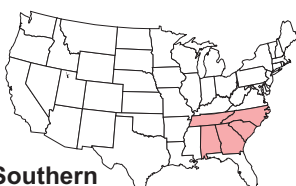

William & Mary Tribe

Sep 5	W at Virginia, 26-14
Sep 12	W vs. Cent Conn St, 33-14
Sep 19	W at Norfolk State, 27-15
Sep 26	W vs. Delaware, 30-20
Oct 3	L at Villanova, 17-28
Oct 10	W at Northeastern, 34-14
Oct 24	W vs. James Madison, 24-3
Oct 31	W at Rhode Island, 39-14
Nov 7	W vs. Towson, 31-0
Nov 14	W vs. New Hampshire, 20-17
Nov 21	L at Richmond, 10-13

Weber State Wildcats

Sep 5	L at Wyoming, 22-29
Sep 12	L at Colorado State, 23-24
Sep 19	W vs. Idaho State, 44-17
Sep 26	W at Portland State, 36-29
Oct 3	L vs. Montana State, 21-26
Oct 10	W at Eastern Wash, 31-13
Oct 17	W vs. Sacramento St, 49-10
Oct 24	W at Northern Colorado, 28-20
Oct 31	L at Montana, 10-31
Nov 14	W vs. Northern Ariz, 27-9
Nov 21	W vs. Cal Poly, 47-14

Big Sky

Colonial (CAA)

Southland

Patriot

Great West

MEAC
Mid-Eastern AC

Missouri Valley

Ohio Valley

Pioneer

Southern

Ivy

Northeastern

Big South

SWAC
Southwestern AC