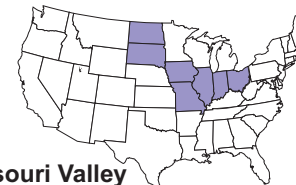

Weber State Wildcats

Sep 5	L at Wyoming, 22-29
Sep 12	L at Colorado State, 23-24
Sep 19	W vs. Idaho State, 44-17
Sep 26	W at Portland State, 36-29
Oct 3	L vs. Montana State, 21-26
Oct 10	W at Eastern Wash, 31-13
Oct 17	W vs. Sacramento St, 49-10
Oct 24	W at Northern Colorado, 28-20
Oct 31	L at Montana, 10-31
Nov 14	W vs. Northern Ariz, 27-9
Nov 21	W vs. Cal Poly, 47-14

Big Sky

Colonial (CAA)

Southland

Patriot

Great West

MEAC
Mid-Eastern AC

Missouri Valley

Ohio Valley

Pioneer

Southern

Ivy

Northeastern

Big South

SWAC
Southwestern AC