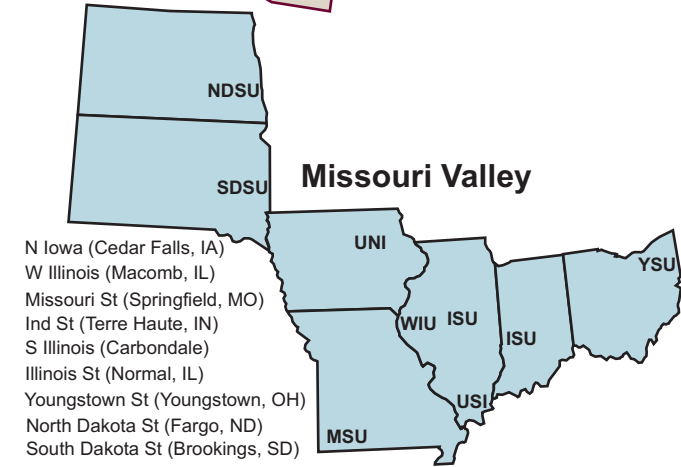

Southland

- Nicholls St (Thibodaux, LA)
- SF Austin (Nacogdoches, TX)
- Northwestern St. (Natchitoches, LA)
- Sam Houston St (Huntsville, TX)
- McNeese St (Lake Charles, LA)
- Texas St (San Marcos, TX)
- SE Louisiana (Hammond, LA)
- Central Arkansas (Conway, AR)