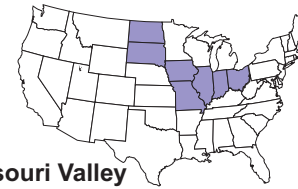

Southern Illinois Salukis (9-2)

Sep 6 W vs. Hampton, 37-31
 Sep 13 L at Northwestern, 7-33
 Sep 27 W vs. Northern Iowa, 27-24
 Oct 4 L at North Dakota St, 27-35
 Oct 11 W vs. Indiana State, 60-7
 Oct 18 W at Youngstown St, 33-0
 Oct 25 W at Missouri State, 23-17
 Nov 1 W vs. North Dakota, 40-21
 Nov 8 W vs. Western Ill, 24-14
 Nov 15 W vs. South Dakota St, 38-35
 Nov 22 W at Illinois State, 17-10 OT

Big Sky

Colonial (CAA)

Southland

Patriot

Great West

MEAC
Mid-Eastern AC

Missouri Valley

Pioneer

Ohio Valley

Ivy

Northeastern

Southern

SWAC
Southwestern AC

Big South