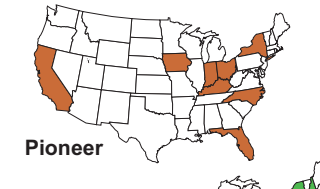

Southern Illinois Salukis (9-2)

Sep 6 W vs. Hampton, 37-31
 Sep 13 L at Northwestern, 7-33
 Sep 27 W vs. Northern Iowa, 27-24
 Oct 4 L at North Dakota St, 27-35
 Oct 11 W vs. Indiana State, 60-7
 Oct 18 W at Youngstown St, 33-0
 Oct 25 W at Missouri State, 23-17
 Nov 1 W vs. North Dakota, 40-21
 Nov 8 W vs. Western Ill, 24-14
 Nov 15 W vs. South Dakota St, 38-35
 Nov 22 W at Illinois State, 17-10 OT

Big Sky

Colonial (CAA)

Southland

Patriot

Great West

MEAC
Mid-Eastern AC

Missouri Valley

Pioneer

Ohio Valley

Ivy

Northeastern

Southern

SWAC
Southwestern AC

Big South