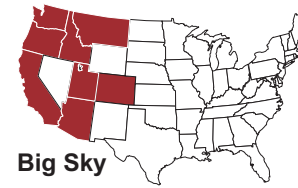

Aug 30 L at BYU, 17-41
Sep 6 W vs. South Dakota, 24-13
Sep 20 W vs. South Dakota St, 34-20
Sep 27 L at Southern Ill, 24-27
Oct 2 W vs. Nicholls State, 34-14
Oct 11 W vs. Illinois State, 31-17
Oct 18 W vs. North Dakota St, 23-13
Oct 25 W at Youngstown St, 21-20
Nov 1 W at Western Ill, 30-6
Nov 8 W vs. Missouri State, 42-0
Nov 15 W at Indiana State, 28-0
Nov 22 W at Southern Utah, 34-24

Maine Black Bears (8-4)

Aug 30 L at Iowa, 3-46
Sep 6 W at Monmouth, 21-17
Sep 13 W vs. Stony Brook, 28-13
Sep 20 L at Richmond, 17-44
Sep 27 L vs. James Madison, 10-24
Oct 11 W at Delaware, 27-10
Oct 18 W vs. Hofstra, 41-40 2OT
Oct 25 W vs. Northeastern, 20-0
Nov 1 W vs. Iona, 55-7
Nov 8 W at Massachusetts, 21-20
Nov 15 W at Rhode Island, 37-7
Nov 22 L vs. New Hampshire, 24-28

New Hampshire Wildcats (9-2)

Sep 6 W at Army, 28-10
Sep 13 W at Rhode Island, 51-43
Sep 20 W vs. Albany, 32-24
Sep 27 W at Dartmouth, 42-6
Oct 11 L vs. William & Mary, 34-38
Oct 18 W at Northeastern, 33-21
Oct 25 W vs. Towson, 42-14
Nov 1 W vs. Hofstra, 45-25
Nov 8 L at Villanova, 13-24
Nov 15 W vs. Massachusetts, 52-21
Nov 22 W at Maine, 28-24

Southern Illinois Salukis (9-2)

Sep 6 W vs. Hampton, 37-31
Sep 13 L at Northwestern, 7-33
Sep 27 W vs. Northern Iowa, 27-24
Oct 4 L at North Dakota St, 27-35
Oct 11 W vs. Indiana State, 60-7
Oct 18 W at Youngstown St, 33-0
Oct 25 W at Missouri State, 23-17
Nov 1 W vs. North Dakota, 40-21
Nov 8 W vs. Western Ill, 24-14
Nov 15 W vs. South Dakota St, 38-35
Nov 22 W at Illinois State, 17-10 OT

Big Sky