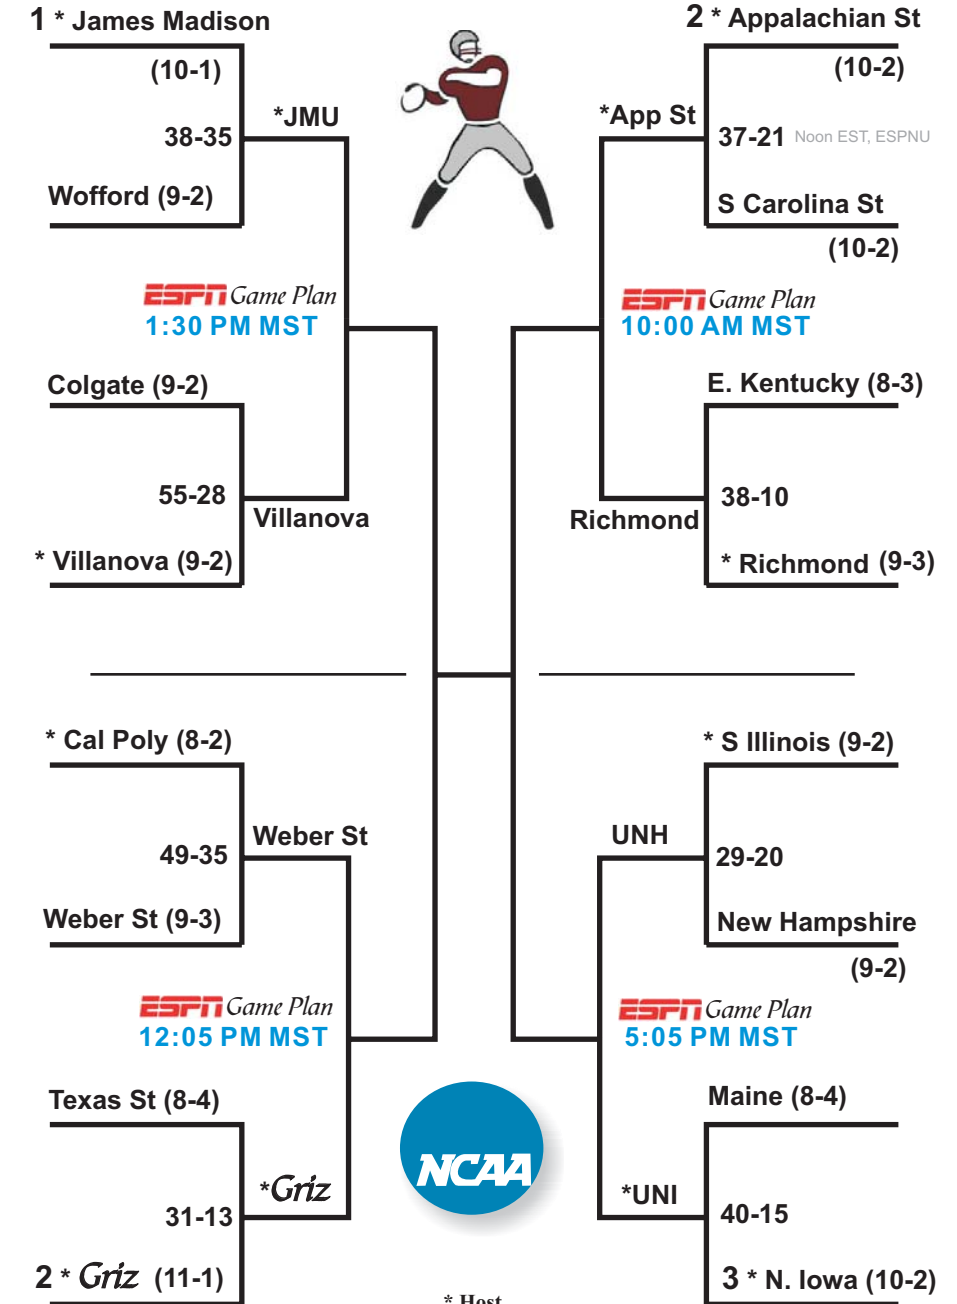

Weber State Wildcats (10-3)

Aug 28 W vs. Montana-Western, 62-6
Sep 6 L at Hawaii, 17-36
Sep 13 W vs. Dixie State, 44-7
Sep 20 W at Sacramento St, 32-27
Sep 27 L at Utah, 21-37
Oct 4 W vs. Montana, 45-28
Oct 11 W at Montana State, 35-12
Oct 18 W vs. Northern Colorado, 17-10
Oct 25 W at Northern Ariz, 42-14
Nov 1 W vs. Portland State, 31-21
Nov 8 W at Idaho State, 59-27
Nov 22 L vs. Eastern Wash, 33-26
Nov 29 W vs. Cal Poly, 49-35

3. Northern Iowa Panthers (11-2)

Aug 30 L at BYU, 17-41
Sep 6 W vs. South Dakota, 24-13
Sep 20 W vs. South Dakota St, 34-20
Sep 27 L at Southern Ill, 24-27
Oct 2 W vs. Nicholls State, 34-14
Oct 11 W vs. Illinois State, 31-17
Oct 18 W vs. North Dakota St, 23-13
Oct 25 W at Youngstown St, 21-20
Nov 1 W at Western Ill, 30-6
Nov 8 W vs. Missouri State, 42-0
Nov 15 W at Indiana State, 28-0
Nov 22 W at Southern Utah, 34-24
Dec 6 vs. New Hampshire

New Hampshire Wildcats (10-2)

Sep 6 W at Army, 28-10
Sep 13 W at Rhode Island, 51-43
Sep 20 W vs. Albany, 32-24
Sep 27 W at Dartmouth, 42-6
Oct 11 L vs. William & Mary, 34-38
Oct 18 W at Northeastern, 33-21
Oct 25 W vs. Towson, 42-14
Nov 1 W vs. Hofstra, 45-25
Nov 8 L at Villanova, 13-24
Nov 15 W vs. Massachusetts, 52-21
Nov 22 W at Maine, 28-24
Dec 6 at Northern Iowa