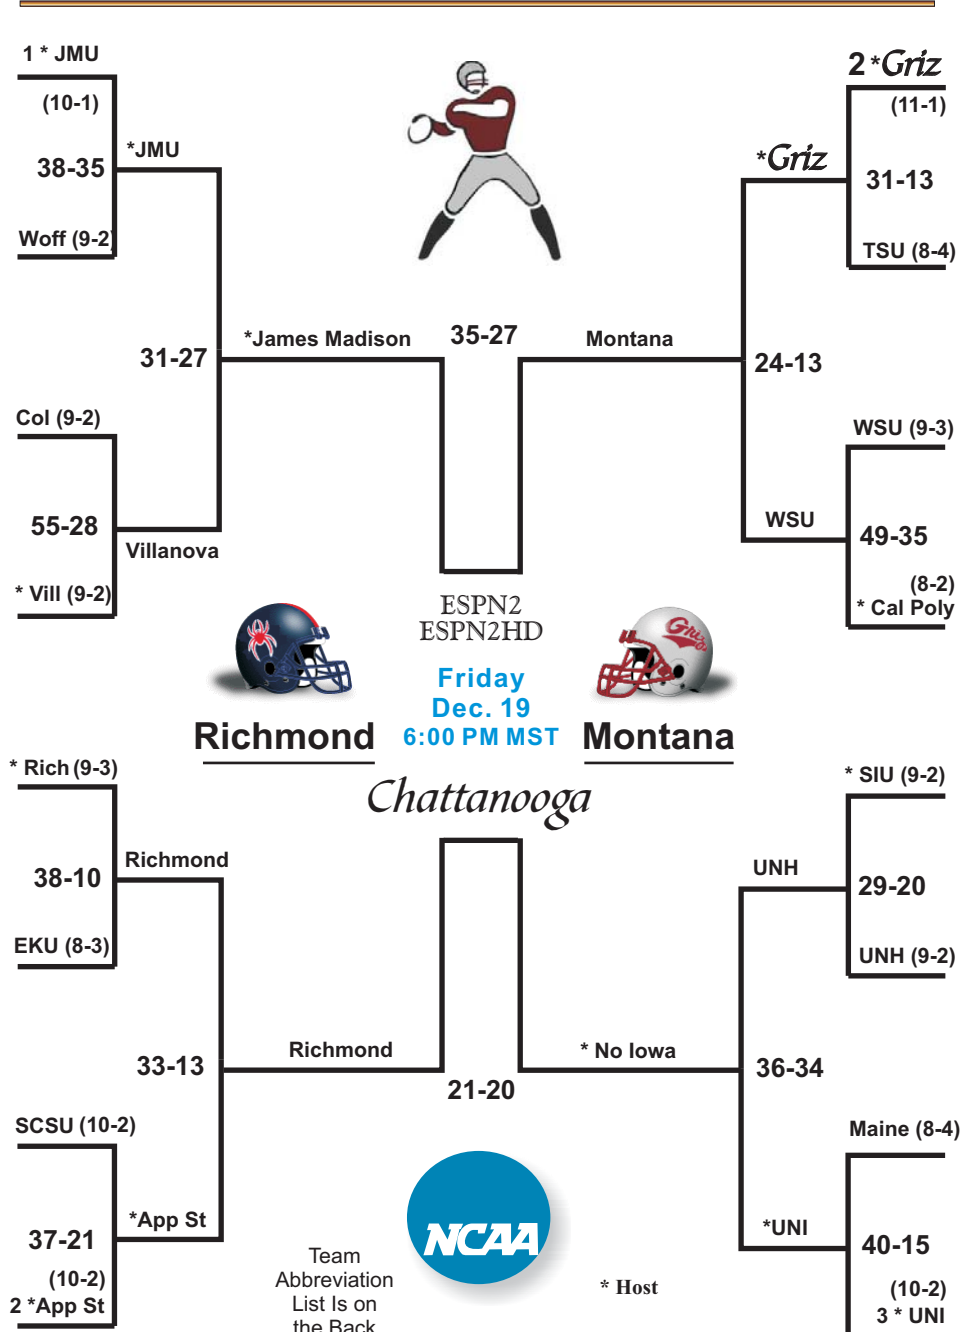

4. Montana Grizzlies (14-1)

Sep 6 W at Cal Poly, 30-28
 Sep 13 W vs. Southern Utah, 46-10
 Sep 20 W vs. UC Davis, 29-24
 Sep 27 W vs. Central Wash, 38-35
 Oct 4 L at Weber State, 28-45
 Oct 11 W at Eastern Wash, 19-3
 Oct 18 W vs. Sacramento St, 43-7
 Oct 25 W at Northern Colorado, 41-20
 Nov 1 W vs. Northern Ariz, 45-10
 Nov 8 W at Portland State, 29-12
 Nov 15 W vs. Idaho State, 29-10
 Nov 22 W vs. Montana State, 35-3
 Nov 29 W vs. Texas State, 31-21
 Dec 6 W vs. Weber State, 24-13
 Dec 12 W at James Madison, 35-27

Richmond Spiders (12-3)

Aug 30 W at Elon, 28-10
 Sep 6 L at Virginia, 0-16
 Sep 13 W vs. Towson, 45-14
 Sep 20 W vs. Maine, 44-17
 Sep 27 L at Villanova, 20-26
 Oct 4 W at Va Military, 56-16
 Oct 11 L vs. James Madison, 31-38
 Oct 18 W at Massachusetts, 30-15
 Oct 25 W vs. Georgetown, 48-0
 Nov 8 W at Hofstra, 34-14
 Nov 15 W vs. Delaware, 31-14
 Nov 22 W at William & Mary, 23-20 OT
 Nov 29 W vs. Eastern Ky, 38-10
 Dec 6 W at Appalachian St, 33-13
 Dec 13 W at Northern Iowa, 21-20

2008 NCAA Division I Football Championship

Round 1 Nov. 29 Quarter finals Dec. 6 Semifinals Dec. 12-13 Finals Dec. 19

Griz Have Won This Many Games

8 wins 18 of the past 21 years
 9 wins 14 of the past 20 years
 10 wins 12 of the past 20 years
 11 wins 11 of the past 20 years
 12 wins 7 of the past 14 years
 13 wins 5 of the past 14 years
 14 wins 3 of the past 13 years
 Through 2007
 15 wins 1 of the past 7 years
 (Once ever)

Most Playoff Wins

1. Georgia Southern 38
2. Montana 26
3. Youngstown State 25

Most Consecutive Playoff Wins

1. Appalachian State 13

All-Time Playoff Appearances

1. Eastern Kentucky 19
1. Montana 19

Most Consecutive Appearances