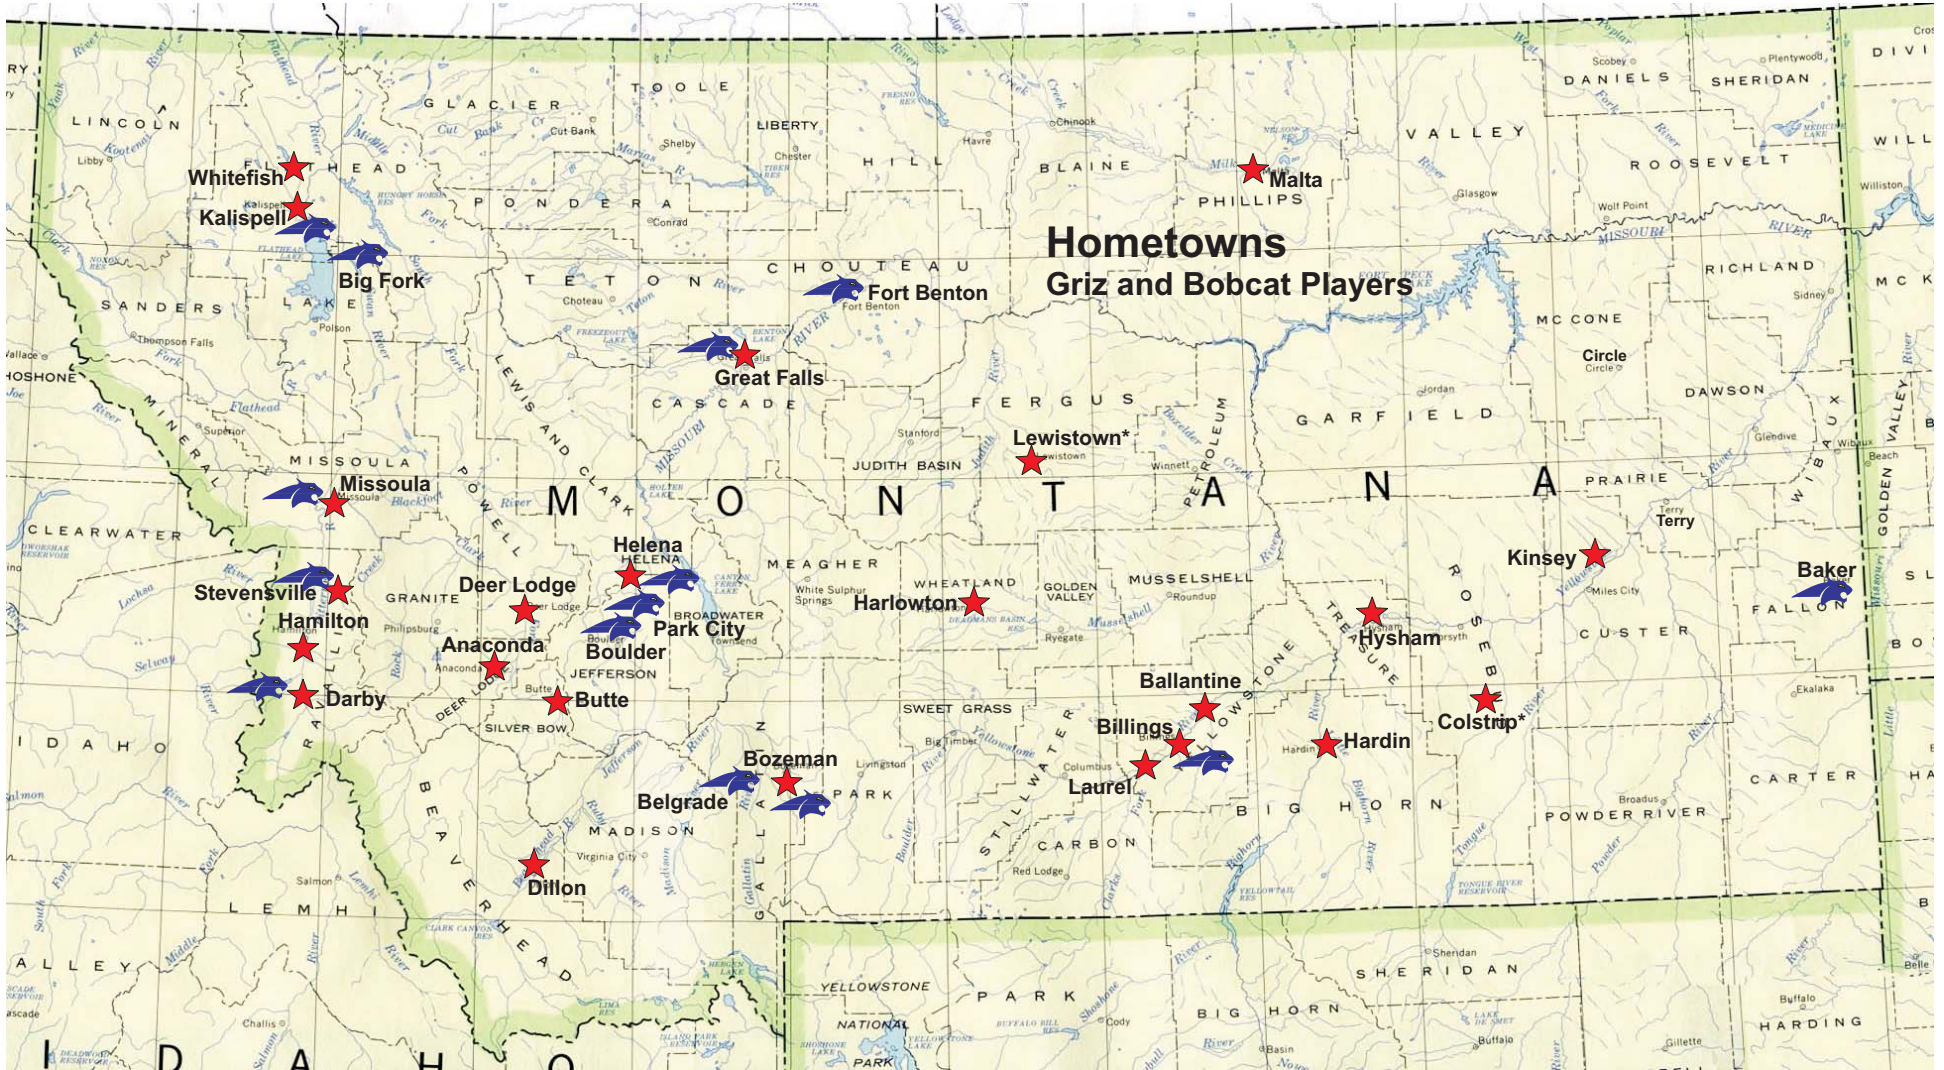

1 Injured
2 out for the season
3 redshirting (not all marked)

4 I-A transfer (Washington)
5 I-A transfer (OSU)

★ Griz players

🐾 Bobcat players