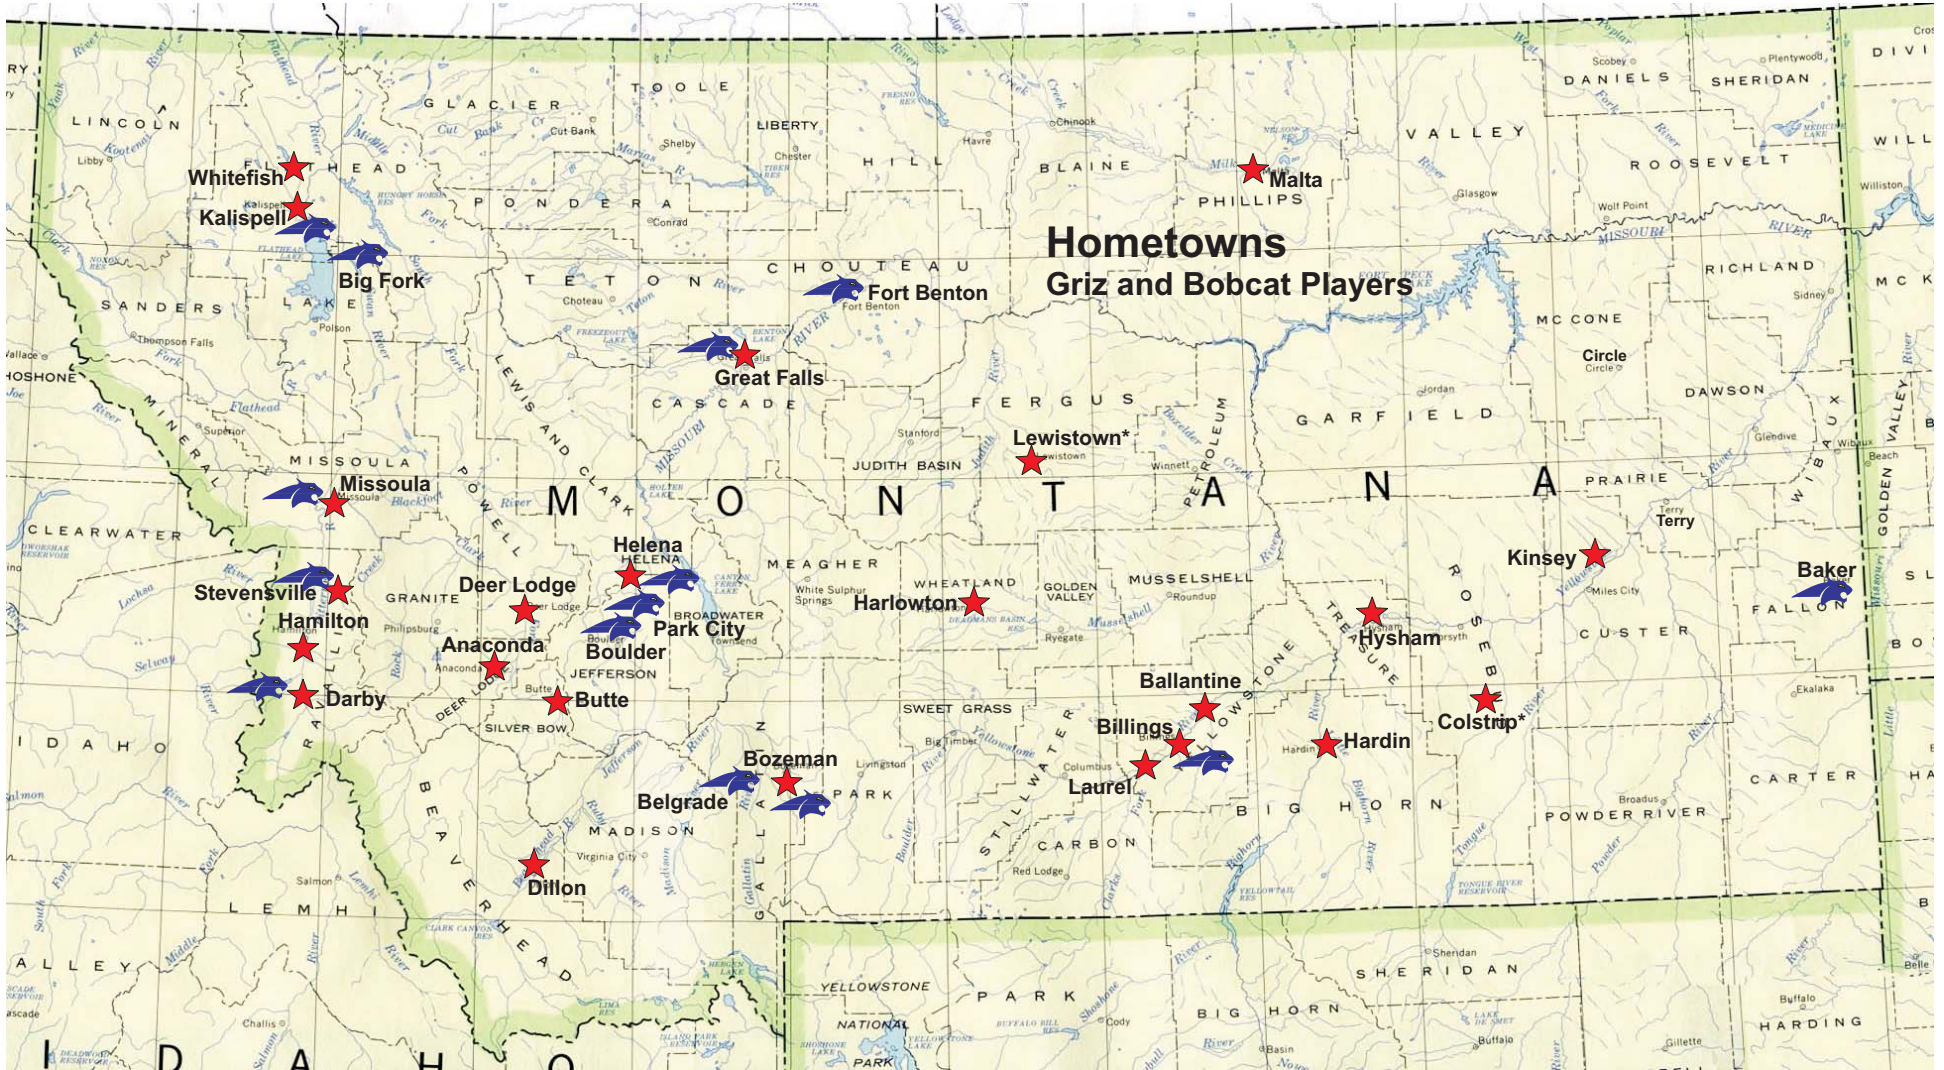

1 Injured  
2 out for the season  
3 redshirting (not all marked)

4 I-A transfer (Washington)  
5 I-A transfer (OSU)

★ Griz players

🐾 Bobcat players